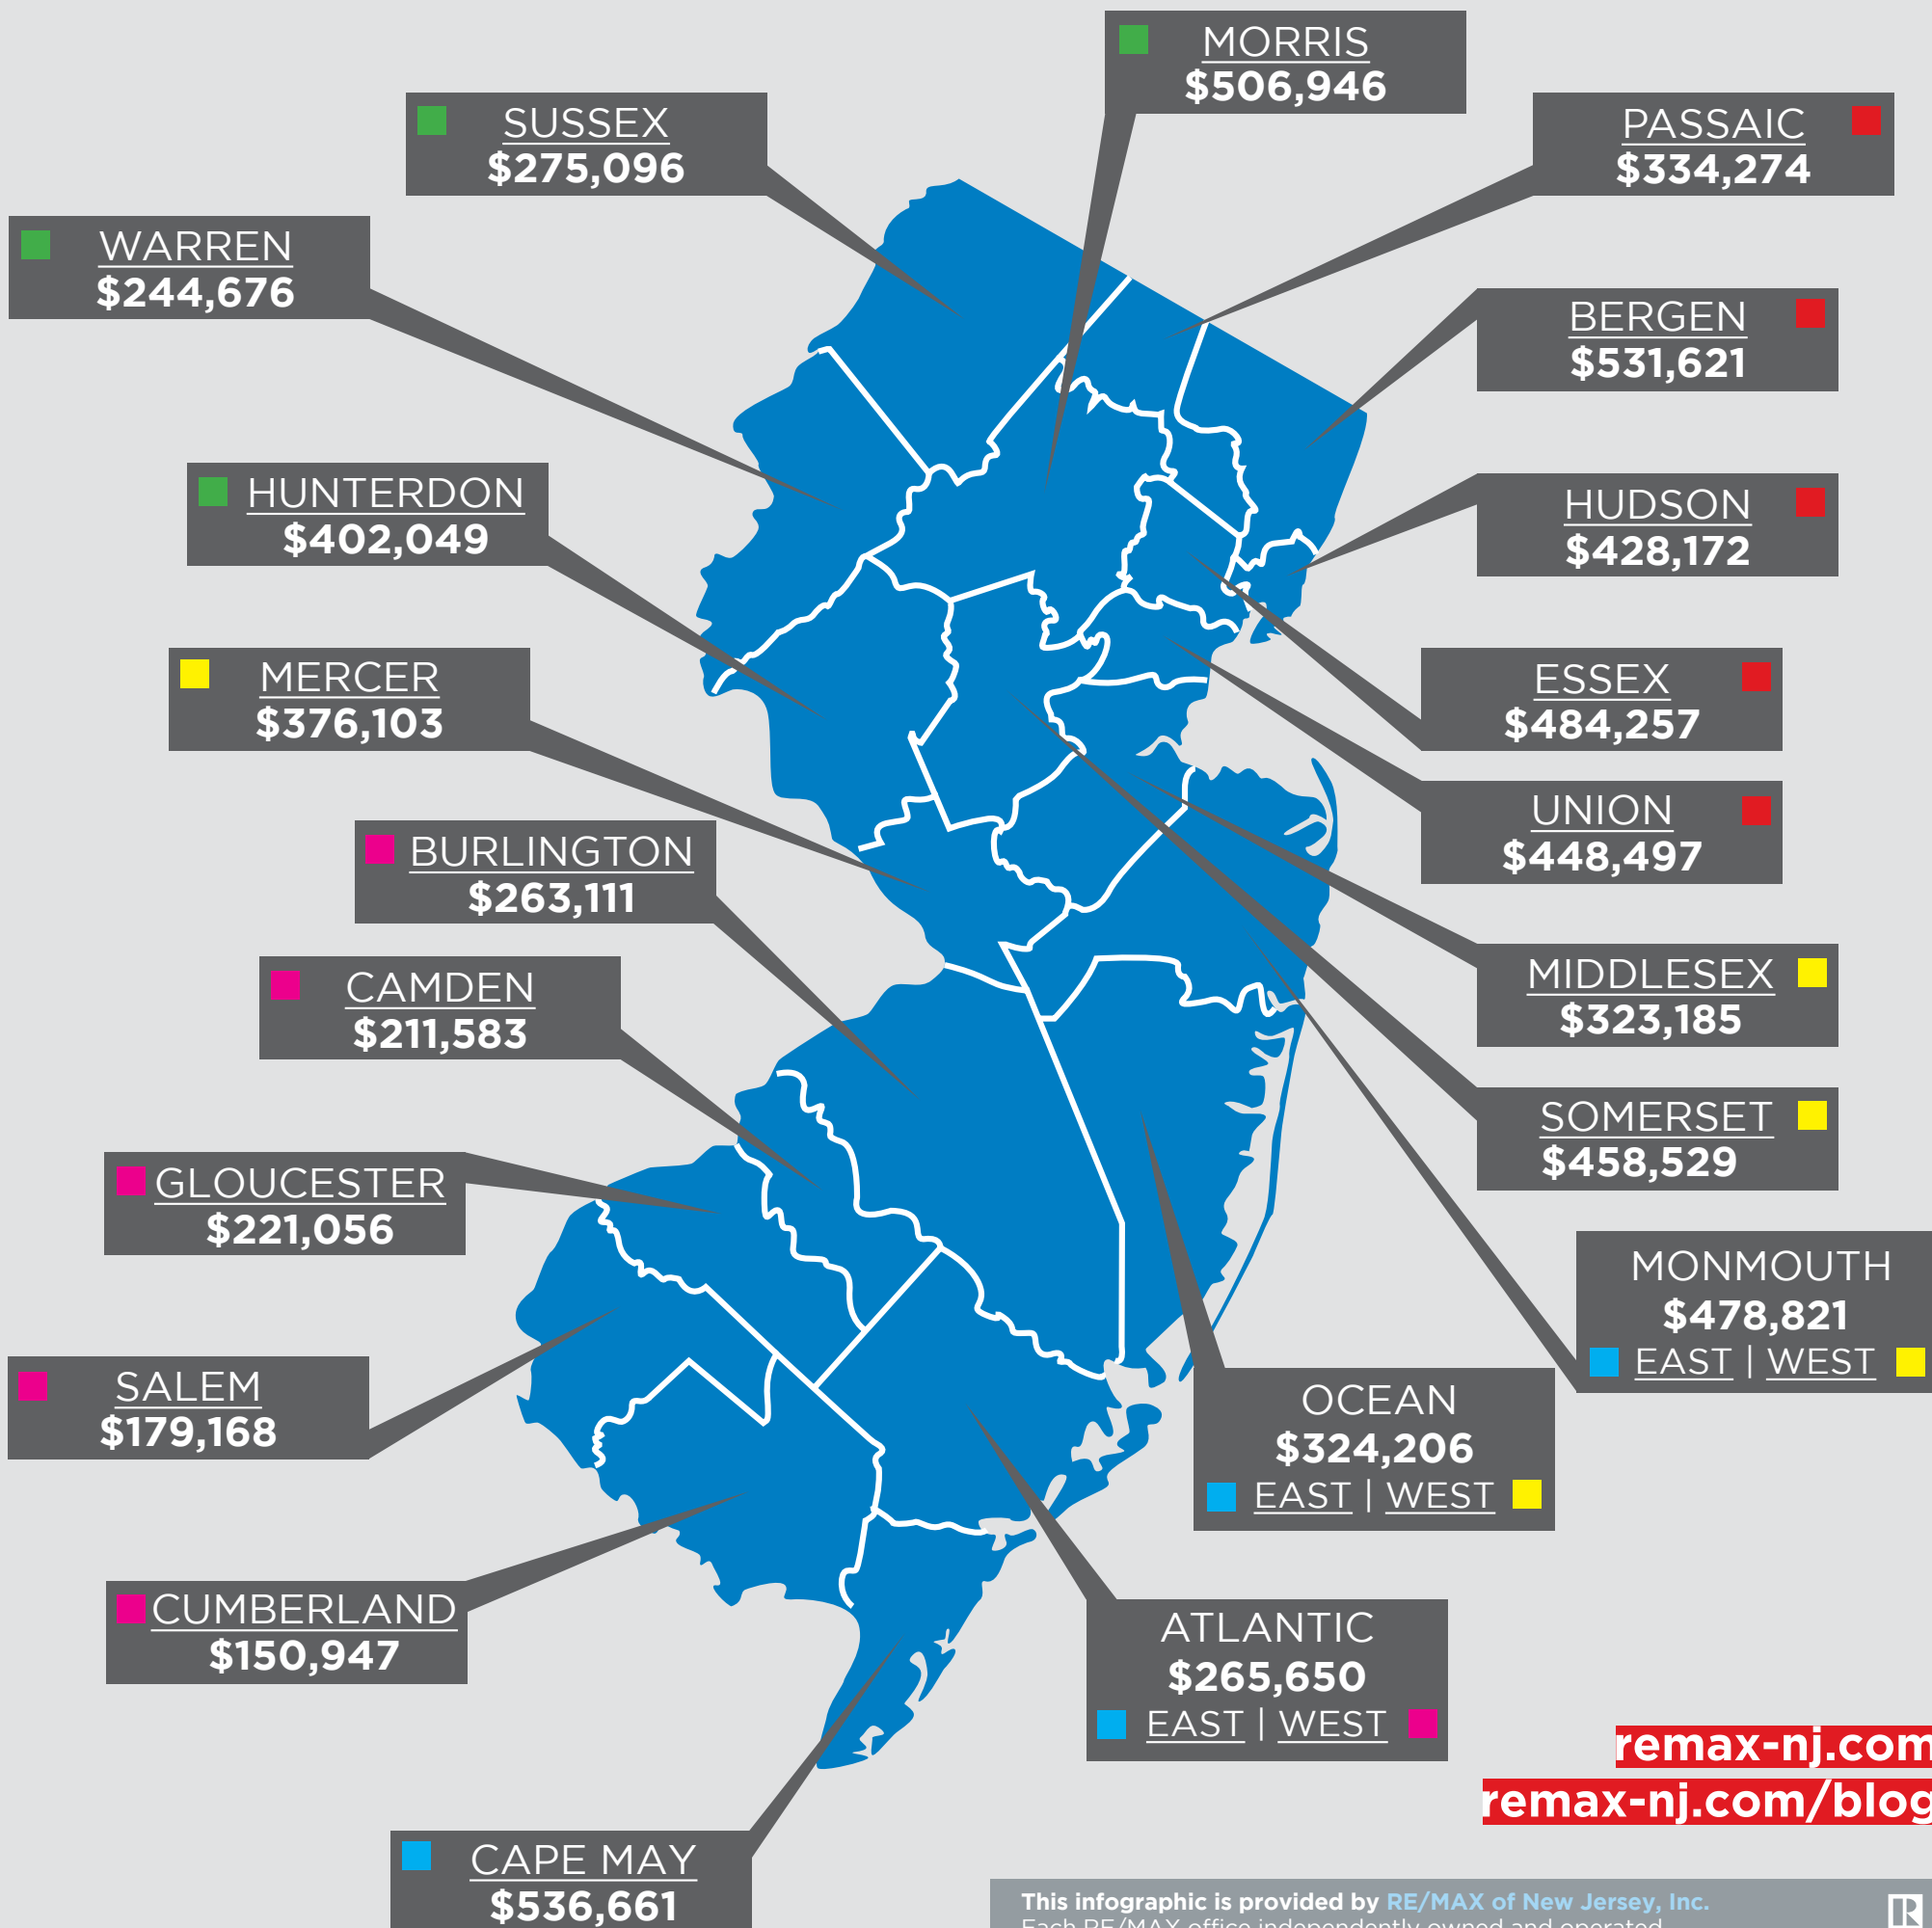

# AVERAGE RESIDENTIAL SALES PRICE OF NEW JERSEY HOMES BY COUNTY

[AN INFOGRAPHIC]

■ JERSEY SHORE  
 ■ NORTHWEST JERSEY  
 ■ NORTH JERSEY METRO  
 ■ SOUTH JERSEY METRO  
 ■ CETRAL JERSEY

[remax-nj.com](http://remax-nj.com)  
[remax-nj.com/blog](http://remax-nj.com/blog)